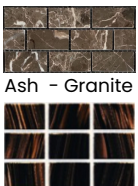

Tortoise - Glass

Please note - all oven measurements may vary slightly

The following ovens are available in DIY Kits JA70, JA80, JA90 JA100, JA110 and JA120.

Prices Start at $1,800