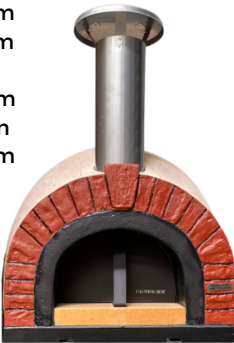

Internal Dimensions

Length (Front to Back) 735mm 840mm
Width (Left to Right) 600mm 710mm

Oven Height (excl flue) 590mm 580mm

Weight 250kg 290kg